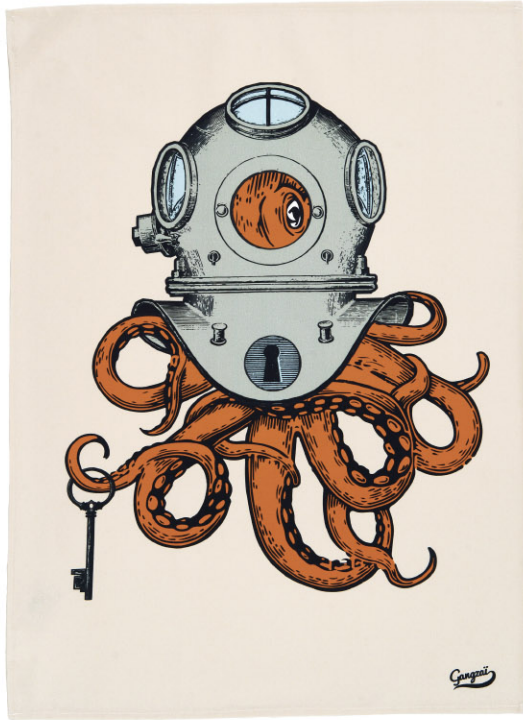

Gangzai

ARTI
COLLECTION

ARTI
COLLECTION

TORCHON/TEA TOWEL

Gangzai

Gangzai

TORCHON/TEA TOWEL

GD340•ARISTO FISH
50x70cm - 100% coton/100% cotton

GD344•FISH
50x70cm - 100% coton/100% cotton

GD580•GISELLE
50x70cm - 100% coton/100% cotton

GD581•LUNO
50x70cm - 100% coton/100% cotton

TORCHON/TEA TOWEL

GD318•ARTI SHOW
50x70cm - 100% coton/100% cotton

GD321•ARTICHAUTS
50x70cm - 100% coton/100% cotton

GD477•CHAMPIMAN
50x70cm - 100% coton/100% cotton

GD478•CAMPIGNONS
50x70cm - 100% coton/100% cotton

TORCHON/TEA TOWEL

GD320 • SCAPHOPOULP
50x70cm - 100% coton/100% cotton

GD582 • ELEPHANT'R
50x70cm - 100% coton/100% cotton