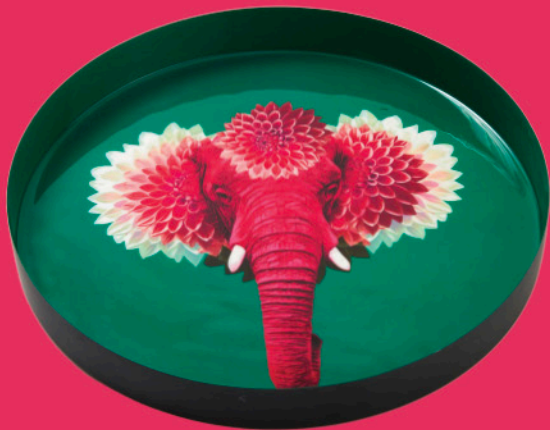

PACHIII
RÉF/CODE: GD577

MASKTIGER
RÉF/CODE: GD473